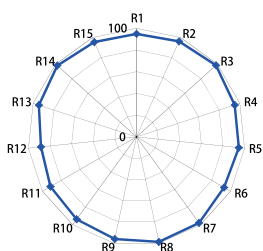

Accurate Color

CRI Ra = 95