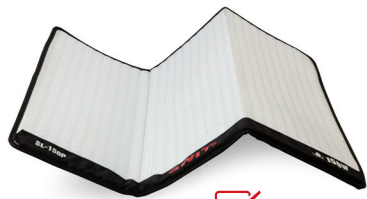

SWIT

Rainproof Flexible LED Light

IP54 certificated Light Head, Controller and Battery

SL-100P 100W Flexible SMD-LED

SL-150P 150W Flexible SMD-LED

Flexible Textile SMD

The flexible LED lights SL-100P and SL-150P adopt foldable textile of SMD-LED light head, with high bright output and 2700-6500K continuous adjustment. The foldable design has reduced package size and enhanced the LED reliability.

Model	Power	Color Temp	Illuminance
SL-100P	100W	2700K-6500K	2800Lux @ 1 meter
SL-150P	150W	2700K-6500K	3700Lux @ 1 meter

Light Controller

The light controller can be connected to both SL-100P and SL-150P light head, provides LCD display, V-mount battery plate, DMX IN and OUT, and 5V USB power out for wireless DMX adaptor.

IP54 Rainproof

Both the flexible light head and the light controller are certificated IP54 rainproof, working together with SWIT IP54 rainproof V-mount batteries, you can put the light in rain at any angle without additional protections.

With high end SMD LEDs, the flexible lights have great performance on color rendition. The CRI Ra scores 98, and TLCI scores 99.

SL-100P SL-150P CCT=6500K_Dimmer=100%: CCT = D6218 (-0.1)
TLCI-2012 : 99 (D6218)