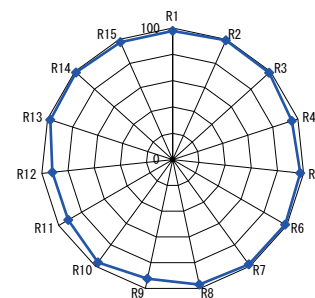

SL-100P SL-150P CCT=6500K_Dimmer=100%: CCT = D6218 (-0.1)
TLCI-2012 : 99 (D6218)