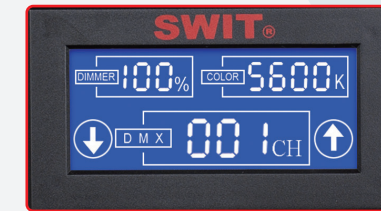

S-2430C

Bi-color SMD Studio Panel LED light

SWIT

LCD screen display

The rear LCD screen can display the current dimmer percentage, color temperature value, and supports touch control to set DMX address.

■ Features:

- ◆ 1152pcs ultra bright long-life LEDs
- ◆ Surface mounted LED technology
- ◆ 70° wide beam angle with diffuser
- ◆ 3200K-5600K continuously adjustable
- ◆ 100W power, 2500Lux @ 1meter
- ◆ 10%-100% flick-free dimming
- ◆ Super high CRI Ra 93, TLCI 97
- ◆ DMX512 controlled color and dimmer
- ◆ LCD display color and dimmer value
- ◆ Power by V-mount battery or AC-DC adaptor
- ◆ 4-leaf metal barn doors
- ◆ Strong all-metal housing
- ◆ U-shape support and lighting tripod mount

■ Specifications:

LED	1152pcs SMD LEDs
Illuminance	2500Lux @ 1m
Beam angle	70°
Color Temperature	5600K±300K ~ 3200K±200K
CRI	93
TLCI	97
Power	100W
Working voltage	DC12V — 17V
Dimension	630 x 440 x 83mm
Lighting area	477 x 237mm
Weight	5.8kg